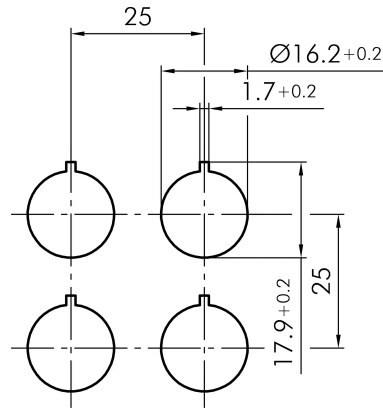

→ General Data

Illumination No

Protection class IP65

Mounting position any

Mounting aperture Ø 16.2 mm

Front frame color anthracite

→ Mechanical Data

Switching function Momentary function

Switching position 0° Key removal
45° momentary

Technical Drawings

→ Dimensional drawing

→ Cutout dimensions

→ Position indicator