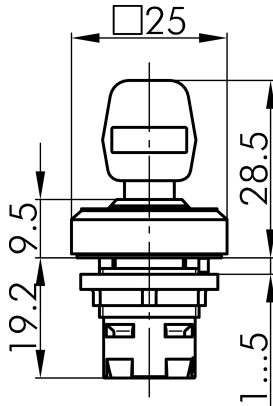

→ General Data

Illumination No

Protection class IP65

Mounting position any

Mounting aperture Ø 16.2 mm

Front frame color anthracite

→ Mechanical Data

Switching function Momentary function

Switching position 0° Key removal
45° momentary

Technical Drawings

→ Dimensional drawing

→ Cutout dimensions

→ Position indicator