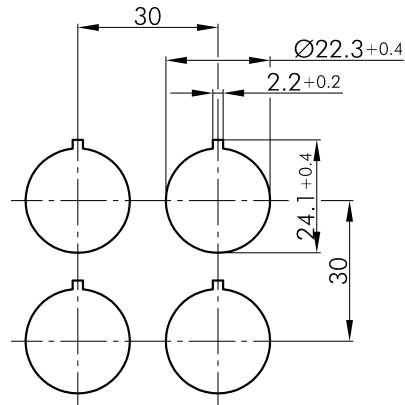

Datasheet

→ **RRJWCL_GB** 

11/04/2024

Technical Data

Illuminated selector head, left maintained, right momentary

Series RONTRON-R-JUWEL

Rubric Selector head

Shape round

→ General Data

Illumination Yes

Protection class IP65

Mounting aperture Ø 22.3 mm

Front frame color silver colored

Actuator color yellow

→ Mechanical Data

Switching function Momentary and maintained function

Switching position -90° maintained

0° Idle position

40° momentary

Technical Drawings

→ Dimensional drawing

→ Cutout dimensions

→ Position indicator