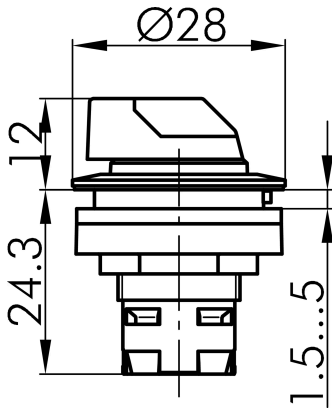

Datasheet

→ **RRJWCL_GB** 

11/04/2024

Technical Data

Illuminated selector head, left maintained, right momentary

Series RONTRON-R-JUWEL

Rubric Selector head

Shape round

→ General Data

Illumination Yes

Protection class IP65

Mounting aperture Ø 22.3 mm

Front frame color silver colored

Actuator color yellow

→ Mechanical Data

Switching function Momentary and maintained function

Switching position -90° maintained

0° Idle position

40° momentary

Technical Drawings

→ Dimensional drawing

→ Cutout dimensions

→ Position indicator