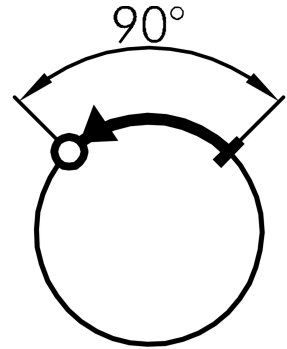

Datasheet

→ QRSSA27E

03/09/2026

Technical data

Key actuator, momentary

Type	QRSSA27E
Series	QUARTEX®-R
Rubric	Key-operated switch

→ General data

Design	Square
Panel cut-out	Ø 22.3 mm
Front bezel colour	Charcoal
Front ring colour	Dark grey
Degree of protection front	IP65

→ Mechanical data

Switching function	Momentary function
Switching position	-45° key removable 45° momentary

Note

- Includes 2 keys
- Different locking possible on request

Technical drawings

→ Dimensional drawing

→ Cutout dimensions

→ Position indicator

Awards

design award
winner

2004