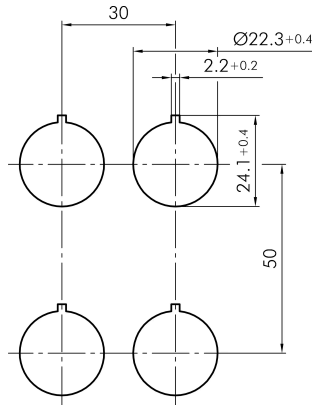

Datasheet

→ QRSSA27E

03/09/2026

Technical data

Key actuator, momentary

Type	QRSSA27E
Series	QUARTEX®-R
Rubric	Key-operated switch

→ General data

Design	Square
Panel cut-out	Ø 22.3 mm
Front bezel colour	Charcoal
Front ring colour	Dark grey
Degree of protection front	IP65

→ Mechanical data

Switching function	Momentary function
Switching position	-45° key removable 45° momentary

Note

- Includes 2 keys
- Different locking possible on request

Technical drawings

→ Dimensional drawing

→ Cutout dimensions

→ Position indicator

Awards

design award
winner

2004