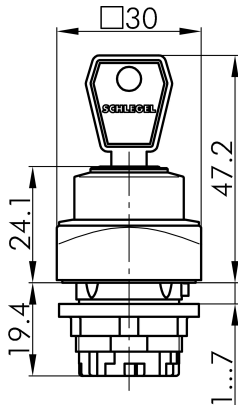

Datasheet

→ QRSSA27E

03/09/2026

Technical data

Key actuator, momentary

Type	QRSSA27E
Series	QUARTEX®-R
Rubric	Key-operated switch

→ General data

Design	Square
Panel cut-out	Ø 22.3 mm
Front bezel colour	Charcoal
Front ring colour	Dark grey
Degree of protection front	IP65

→ Mechanical data

Switching function	Momentary function
Switching position	-45° key removable 45° momentary

Note

- Includes 2 keys
- Different locking possible on request

Technical drawings

→ Dimensional drawing

→ Cutout dimensions

→ Position indicator

Awards

design award
winner

2004