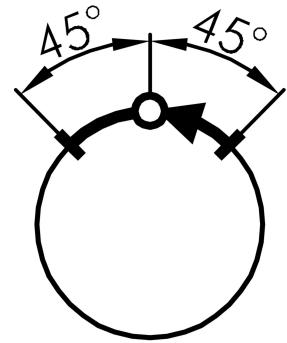

## → General data

Design	Square
Panel cut-out	Ø 22.3 mm
Front bezel colour	Charcoal
Front ring colour	Dark grey
Degree of protection front	IP65

## → Mechanical data

Switching function	Momentary and latching function
Switching position	-45° maintained 0° key removable 45° momentary

## Technical drawings

→ Dimensional drawing

→ Cutout dimensions

→ Position indicator