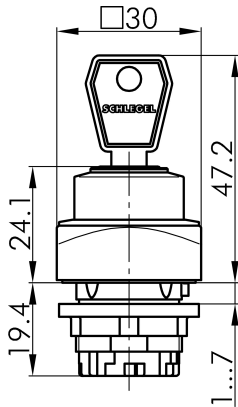

## → General data

Design	Square
Panel cut-out	Ø 22.3 mm
Front bezel colour	Charcoal
Front ring colour	Dark grey
Degree of protection front	IP65

## → Mechanical data

Switching function	Momentary and latching function
Switching position	-45° maintained 0° key removable 45° momentary

## Technical drawings

→ Dimensional drawing

→ Cutout dimensions

→ Position indicator