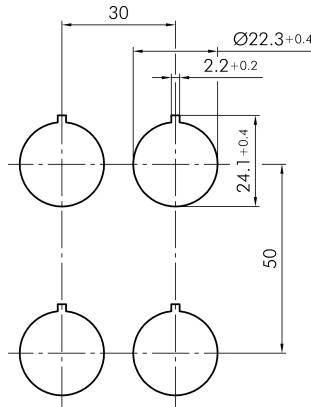

## → General data

Design	Square
Panel cut-out	Ø 22.3 mm
Front bezel colour	Charcoal
Front ring colour	Dark grey
Degree of protection front	IP65

## → Mechanical data

Switching function	Momentary and latching function
Switching position	-45° maintained 0° key removable 45° momentary

## Technical drawings

→ Dimensional drawing

→ Cutout dimensions

→ Position indicator