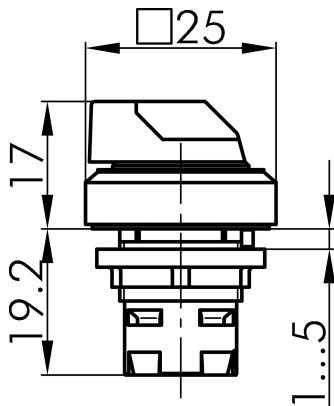

## → General data

Design	Square
Illumination	Yes
Operating temperature	-25 °C ... 70 °C
Panel cut-out	Ø 16.2 mm
Lens colour	Yellow
Front bezel colour	Silver-coloured
Storage temperature	-50 °C ... 85 °C
Degree of protection front	IP65

## → Mechanical data

Mounting position	Any
Mounting plate thickness	1 mm ... 5 mm
Switching function	Latching function

Switching position

-45° zero position  
45° maintained

## Technical drawings

→ Dimensional drawing

→ Cutout dimensions

→ Position indicator