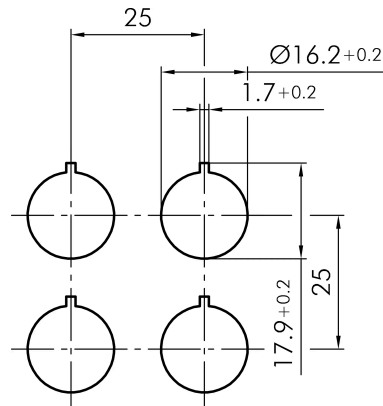

## → General data

Design	Square
Illumination	Yes
Operating temperature	-25 °C ... 70 °C
Panel cut-out	Ø 16.2 mm
Lens colour	Yellow
Front bezel colour	Silver-coloured
Storage temperature	-50 °C ... 85 °C
Degree of protection front	IP65

## → Mechanical data

Mounting position	Any
Mounting plate thickness	1 mm ... 5 mm
Switching function	Latching function

Switching position

-45° zero position  
45° maintained

## Technical drawings

→ Dimensional drawing

→ Cutout dimensions

→ Position indicator