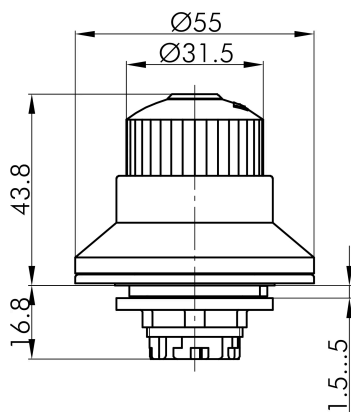

Datasheet

→ KRBUVSE

01/29/2026

Technical data

Emergency-stop head

Type	KRBUVSE
Series	KOMBITAST®-R
Rubric	Emergency-stop
Approvals	CCC, CE, UKCA

→ General data

Design	Round
Labelling option	No
Panel cut-out	Ø 30.5 mm
Lens colour	Red
Front bezel colour	Yellow
Standards	EN 60947-5-1 EN 60947-5-5 EN ISO 13850
Degree of protection front	IP65

→ Dimensional drawing

→ Cutout dimensions