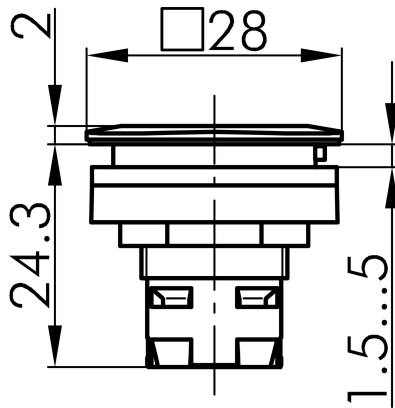

Datasheet

→ **RQJTLR** 

10/31/2024

Technical Data

Pushbutton head with ring illumination

Series RONTRON-Q-JEWEL

Rubric Push button

Shape Rounded square

→ General Data

Illumination Yes

Protection class IP65

Mounting aperture Ø 22.3 mm

Front frame color silver colored

→ Mechanical Data

Operating travel 3 mm

Switching function Momentary function

Technical Drawings

→ Dimensional drawing

→ Cutout dimensions