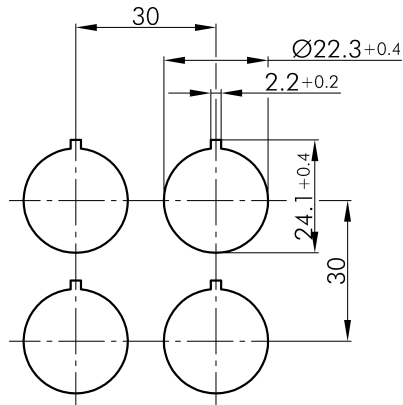

→ General Data

Illumination Yes

Protection class IP65

Mounting aperture Ø 22.3 mm

Front frame color silver colored

Actuator color blue

→ Mechanical Data

Switching function Momentary function

Switching position -40° momentary

0° Idle position

40° momentary

Technical Drawings

→ Dimensional drawing

→ Cutout dimensions

→ Position indicator