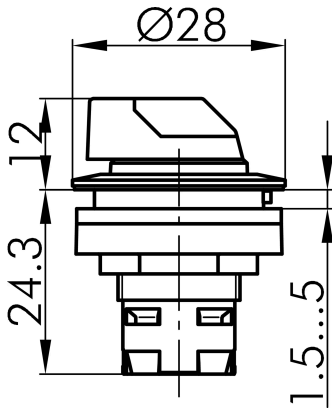

→ General Data

Illumination Yes

Protection class IP65

Mounting aperture Ø 22.3 mm

Front frame color silver colored

Actuator color blue

→ Mechanical Data

Switching function Momentary function

Switching position -40° momentary

0° Idle position

40° momentary

Technical Drawings

→ Dimensional drawing

→ Cutout dimensions

→ Position indicator