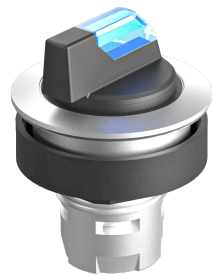

Datasheet

→ **RRJSTBL_BL** 

11/04/2024

Technical Data

Illuminated selector head, momentary

Series RONTRON-RJUWEL

Rubric Selector head

Shape round

→ General Data

Illumination Yes

Protection class IP65

Mounting aperture Ø 22.3 mm

Front frame color silver colored

Actuator color blue

→ Mechanical Data

Switching function Momentary function