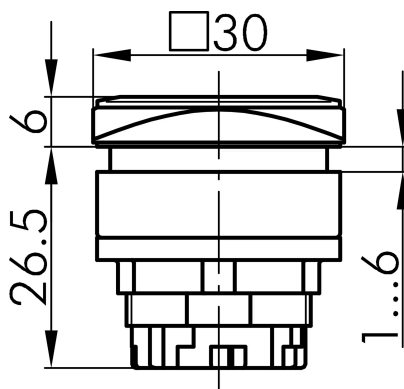

Datasheet

→ **QRJNGN** 

10/31/2024

Technical Data

Pilot light head

Series	QUARTEX®-R-JUWEL
Rubric	Light attachment/indicator lights
Shape	square

→ General Data

Illumination	Yes
Protection class	IP65
Mounting aperture	26 x 26 mm
Front frame color	green

Technical Drawings

→ Dimensional drawing

→ Cutout dimensions