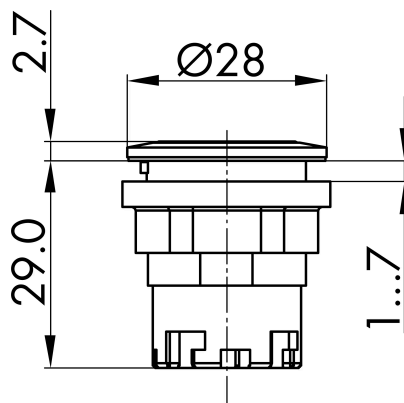

Datasheet

→ **JRVAT** 

10/31/2024

Technical Data

Pushbutton head

Series	RONDEX-JUWEL®
Rubric	Push button
Shape	round

→ General Data

Illumination	Yes
Protection class	IP65 IP67
Mounting aperture	Ø 22.3 mm
Front frame color	Stainless steel, glossy

→ Mechanical Data

Operating travel	6 mm
------------------	------

Technical Drawings

→ Dimensional drawing

→ Cutout dimensions