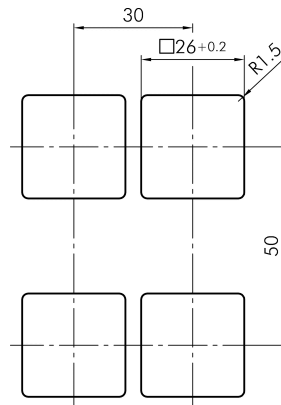

## → General data

Design	Square
Panel cut-out	26 x 26 mm
Front bezel colour	Charcoal
Front ring colour	Blue
Degree of protection front	IP65

## → Mechanical data

Switching function	Latching function
Switching position	-45° key removable 45° maintained

## Technical drawings

→ Dimensional drawing

→ Cutout dimensions

→ Position indicator