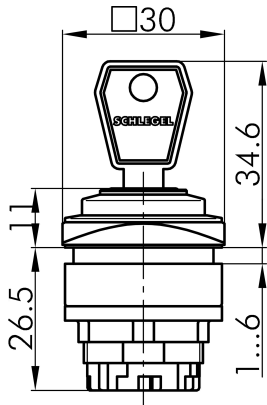

## → General data

Design	Square
Panel cut-out	26 x 26 mm
Front bezel colour	Charcoal
Front ring colour	Blue
Degree of protection front	IP65

## → Mechanical data

Switching function	Latching function
Switching position	-45° key removable 45° maintained

## Technical drawings

→ Dimensional drawing

→ Cutout dimensions

→ Position indicator