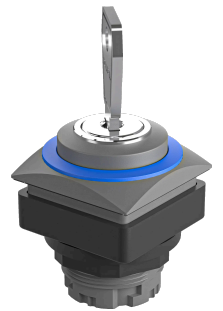

## Technical data

Key actuator, maintained

Type	QRJSSA17EBL
Series	QUARTEX®-R-JUWEL
Rubric	Key-operated switch

## → General data

Design	Square
Panel cut-out	26 x 26 mm
Front bezel colour	Charcoal
Front ring colour	Blue
Degree of protection front	IP65