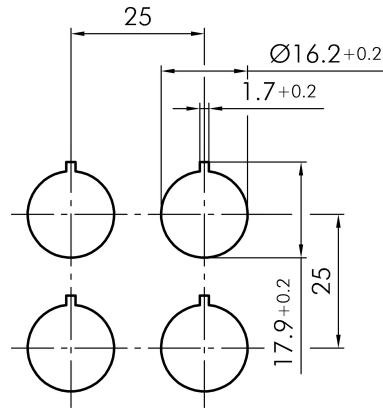

### → General Data

<i>Illumination</i>	Yes
<i>Protection class</i>	IP65
<i>Mounting aperture</i>	Ø 16.2 mm
<i>Front frame color</i>	silver colored
<i>Actuator color</i>	green

### → Mechanical Data

<i>Switching function</i>	Momentary function
<i>Switching position</i>	0° Idle position 40° momentary

## Technical Drawings

→ Dimensional drawing

→ Cutout dimensions

→ Position indicator