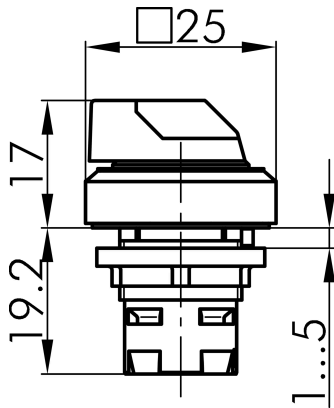

### → General Data

<i>Illumination</i>	Yes
<i>Protection class</i>	IP65
<i>Mounting aperture</i>	Ø 16.2 mm
<i>Front frame color</i>	silver colored
<i>Actuator color</i>	green

### → Mechanical Data

<i>Switching function</i>	Momentary function
<i>Switching position</i>	0° Idle position 40° momentary

## Technical Drawings

→ Dimensional drawing

→ Cutout dimensions

→ Position indicator