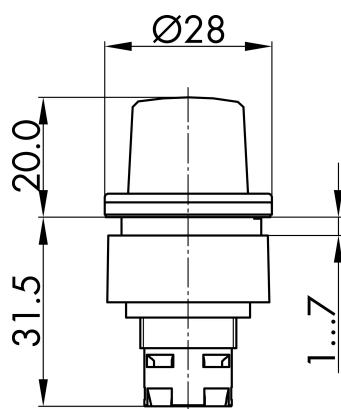

## Technical Data

Knob set for potentiometers

Series	RX-JUWEL
Rubric	Potentiometer
Shape	round

## → General Data

Illumination	No
Protection class	IP65
Mounting aperture	Ø 22.3 mm
Front frame color	anthracite
Actuator color	black

## Technical Drawings

→ Dimensional drawing

→ Cutout dimensions