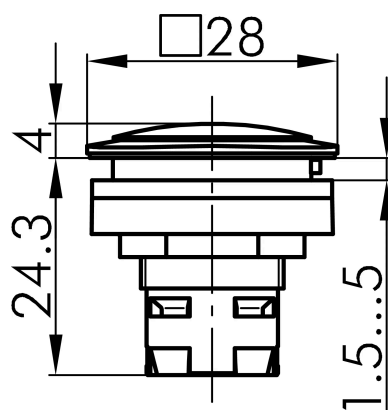

Datasheet

→ **RQJN** 

10/31/2024

Technical Data

Pilot light head

Series	RONTRON-Q-JEWEL
Rubric	Light attachment/indicator lights
Shape	Rounded square

→ General Data

Illumination	Yes
Protection class	IP65
Mounting aperture	Ø 22.3 mm
Front frame color	silver colored

Technical Drawings

→ Dimensional drawing

→ Cutout dimensions