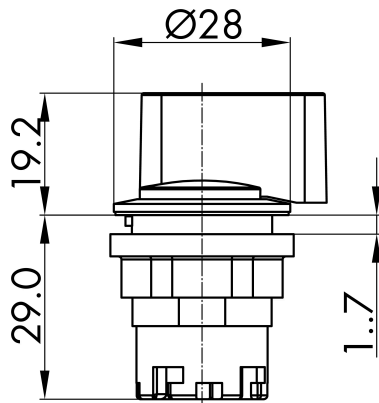

→ General Data

Illumination No

Protection class IP65

Mounting aperture Ø 22.3 mm

Front frame color Stainless steel, glossy

→ Mechanical Data

Switching function Momentary function

Switching position -45° momentary

0° Idle position

45° momentary

Technical Drawings

→ Dimensional drawing

→ Cutout dimensions

→ Position indicator