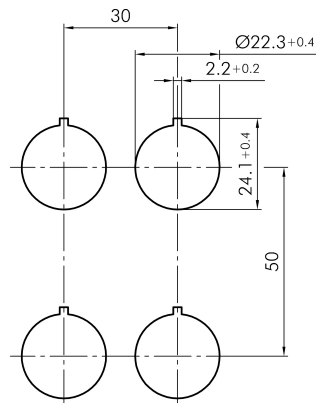

→ General Data

Illumination No

Protection class IP65

Mounting aperture Ø 22.3 mm

Front frame color Stainless steel, glossy

→ Mechanical Data

Switching function Momentary function

Switching position -45° momentary

0° Idle position

45° momentary

Technical Drawings

→ Dimensional drawing

→ Cutout dimensions

→ Position indicator