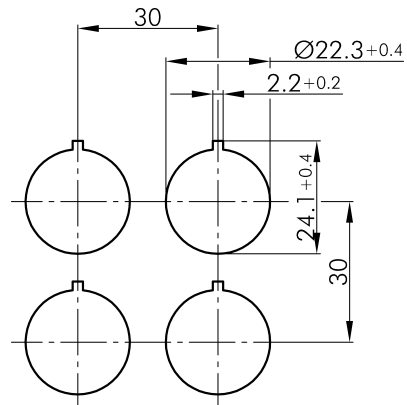

### → General data

Design	Round
Panel cut-out	Ø 22.3 mm
Front bezel colour	Charcoal
Weight	35.2 g
Degree of protection front	IP65

### → Mechanical data

Switching function	Latching function
Switching position	0° key removable 90° maintained, key removable

## Technical drawings

→ Dimensional drawing

→ Cutout dimensions

→ Position indicator