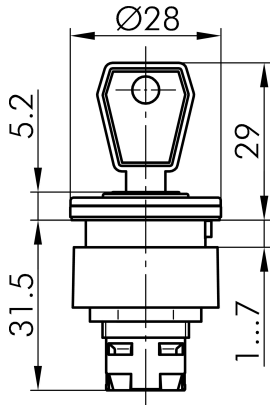

### → General data

Design	Round
Panel cut-out	Ø 22.3 mm
Front bezel colour	Charcoal
Weight	35.2 g
Degree of protection front	IP65

### → Mechanical data

Switching function	Latching function
Switching position	0° key removable 90° maintained, key removable

## Technical drawings

→ Dimensional drawing

→ Cutout dimensions

→ Position indicator