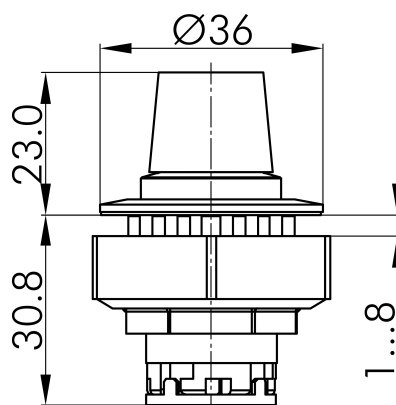

## → General Data

*Illumination* No

*Protection class* IP65

*Mounting aperture* Ø 30.5 mm

*Front frame color* silver colored

## Technical Drawings

→ Dimensional drawing

→ Cutout dimensions