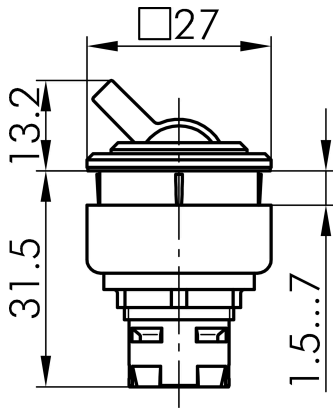

Datasheet

→ **QXJK** 

10/31/2024

Technical Data

Toggle head

Series QUARTRON-JUWEL®

Rubric Toggle head

Shape square

→ General Data

Illumination No

Protection class IP65

Mounting aperture 24 x 24 mm

Front frame color black

Actuator color red

→ Mechanical Data

Switching function Latching function

Technical Drawings

→ Dimensional drawing

→ Cutout dimensions