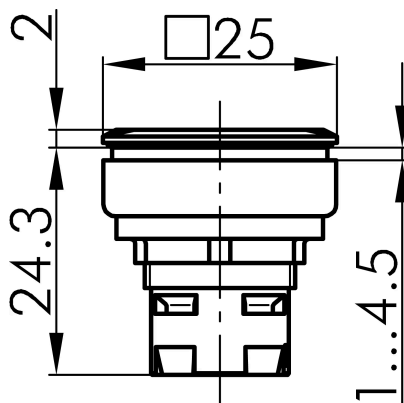

Datasheet

→ **OKJN** 

10/31/2024

Technical Data

Pilot light head

Series	OKTRON®-JUWEL
Rubric	Light attachment/indicator lights
Shape	square

→ General Data

Illumination	Yes
Protection class	IP65
Mounting aperture	23 x 23 mm
Front frame color	black

Technical Drawings

→ Dimensional drawing

→ Cutout dimensions