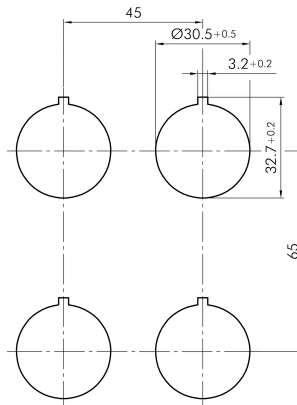

## → General Data

*Illumination* No

*Protection class* IP65

*Mounting aperture* Ø 30.5 mm

*Front frame color* anthracite

## → Mechanical Data

*Mechanical life* 50,000 Switching cycles

*Switching function* Maintained

*Switching position* 0° Key removal  
90° maintained, key removal

## Technical Drawings

→ Dimensional drawing

→ Cutout dimensions

→ Position indicator