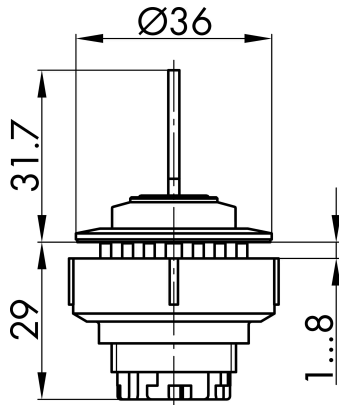

## → General Data

*Illumination* No

*Protection class* IP65

*Mounting aperture* Ø 30.5 mm

*Front frame color* anthracite

## → Mechanical Data

*Mechanical life* 50,000 Switching cycles

*Switching function* Maintained

*Switching position* 0° Key removal  
90° maintained, key removal

## Technical Drawings

→ Dimensional drawing

→ Cutout dimensions

→ Position indicator