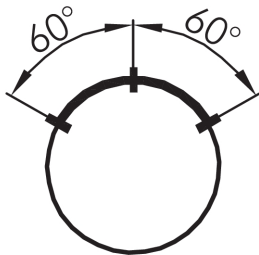

Selector switch, maintained SWBII_M07

Category:	Selector switches (momentary/maintained)
Series:	SHORTRON®-M12
Panel cut-out:	Ø 22.3 mm
Protection class:	II (protective insulation)
Degree of protection:	IP65
Switching function:	maintained action
Illumination:	no
With labelling option:	no
Contact equipment:	2 NO
Connection type:	M12 4 poles
Text A:	250±30 mm
Component text A:	cable length (X)
Front bezel	silver-coloured
Shape:	round

Legend
I= Switching position =>
Spring return