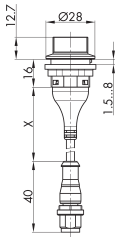

Selector switch, maintained SWBII_M07

Category:	Selector switches (momentary/maintained)
Series:	SHORTRON®-M12
Panel cut-out:	Ø 22.3 mm
Protection class:	II (protective insulation)
Degree of protection:	IP65
Switching function:	maintained action
Illumination:	no
With labelling option:	no
Contact equipment:	2 NO
Connection type:	M12 4 poles
Text A:	250±30 mm
Component text A:	cable length (X)
Front bezel	silver-coloured
Shape:	round

Legend
I= Switching position =>
Spring return