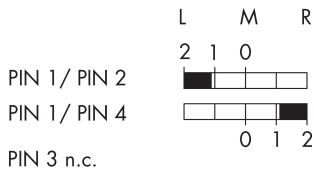

Selector switch, maintained SWBII_M07

Category:	Selector switches (momentary/maintained)
Series:	SHORTRON®-M12
Panel cut-out:	Ø 22.3 mm
Protection class:	II (protective insulation)
Degree of protection:	IP65
Switching function:	maintained action
Illumination:	no
With labelling option:	no
Contact equipment:	2 NO
Connection type:	M12 4 poles
Text A:	250±30 mm
Component text A:	cable length (X)
Front bezel	silver-coloured
Shape:	round

Legend
I= Switching position =>
Spring return