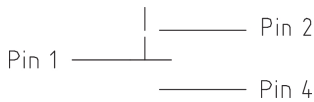

Selector switch, maintained SWBII_M07

Category:	Selector switches (momentary/maintained)
Series:	SHORTRON®-M12
Panel cut-out:	Ø 22.3 mm
Protection class:	II (protective insulation)
Degree of protection:	IP65
Switching function:	maintained action
Illumination:	no
With labelling option:	no
Contact equipment:	2 NO
Connection type:	M12 4 poles
Text A:	250±30 mm
Component text A:	cable length (X)
Front bezel	silver-coloured
Shape:	round

Legend
I= Switching position =>
Spring return