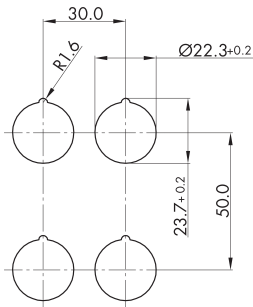

Pilot light head with transparent convex lens DXRNKCBL

Description: with transparent domed lens

Category: Pilot lights
 Series: DUX-Basic
 Panel cut-out: $\varnothing 22.3 \text{ mm}$
 Protection class: II (aislamiento protector)
 Degree of protection: IP65
 Illumination: si
 With labelling option: si
 Front bezel: matt chrome
 Illuminated area: blue
 Positive opening: no
 Shape: round