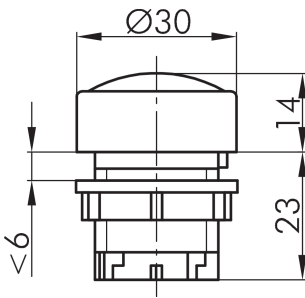

Pilot light head with transparent convex lens DXRNKCBL

Description: with transparent domed lens

Category: Pilot lights
 Series: DUX-Basic
 Panel cut-out: $\varnothing 22.3 \text{ mm}$
 Protection class: II (aislamiento protector)
 Degree of protection: IP65
 Illumination: si
 With labelling option: si
 Front bezel: matt chrome
 Illuminated area: blue
 Positive opening: no
 Shape: round