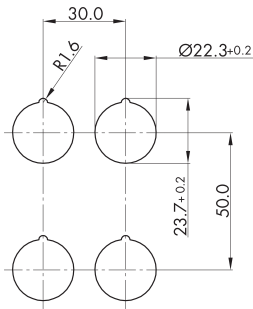

Pilot light head with transparent convex lens DXRNKCGB

Description: with transparent domed lens

Category: Pilot lights
 Series: DUX-Basic
 Panel cut-out: Ø 22.3 mm
 Protection class: II (aislamiento protector)
 Degree of protection: IP65
 Illumination: si
 With labelling option: si
 Front bezel: matt chrome
 Illuminated area: yellow
 Positive opening: no
 Shape: round