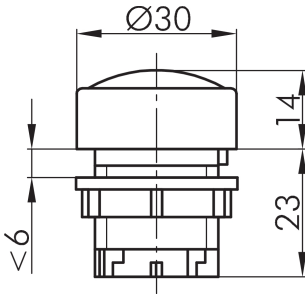

Pilot light head with transparent convex lens DXRNKCGB

Description: with transparent domed lens

Category: Pilot lights
 Series: DUX-Basic
 Panel cut-out: Ø 22.3 mm
 Protection class: II (aislamiento protector)
 Degree of protection: IP65
 Illumination: si
 With labelling option: si
 Front bezel: matt chrome
 Illuminated area: yellow
 Positive opening: no
 Shape: round