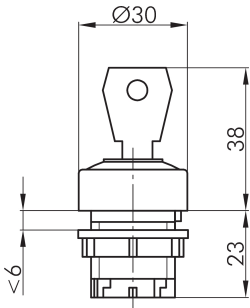

Key actuator, latching DXRSSACDG18

Description: including two keys other lock types on request

Category: Key switches (momentary/maintained)
 Series: DUX-Basic
 Panel cut-out: Ø 22.3 mm
 Protection class: II (aislamiento protector)
 Degree of protection: IP65
 Switching function: maintained action
 Illumination: no
 With labelling option: no
 Front bezel: matt chrome
 Positive opening: no
 Shape: round

Legend

I= Switching position >=
Spring return O= Key
removable position