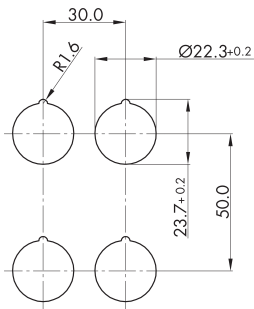

Key actuator, latching DXRSSACDG18

Description: including two keys other lock types on request

Category: Key switches (momentary/maintained)
 Series: DUX-Basic
 Panel cut-out: Ø 22.3 mm
 Protection class: II (aislamiento protector)
 Degree of protection: IP65
 Switching function: maintained action
 Illumination: no
 With labelling option: no
 Front bezel: matt chrome
 Positive opening: no
 Shape: round

Legend

I= Switching position >=
Spring return O= Key
removable position