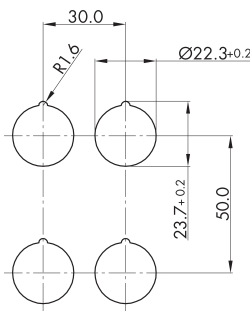

Key actuator, momentary DXRSSACDG23

Description: including two keys other lock types on request

Category: Key switches (momentary/maintained)
 Series: DUX-Basic
 Panel cut-out: $\varnothing 22.3$ mm
 Protection class: II (aislamiento protector)
 Degree of protection: IP65
 Switching function: momentary action
 Illumination: no
 With labelling option: no
 Front bezel: matt chrome
 Ring: grey
 Positive opening: no
 Shape: round

Legend

I= Switching position >=
Spring return O= Key
removable position