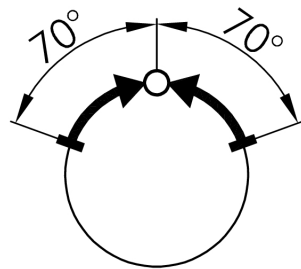

Key actuator, momentary DXRSSACDG23

Description: including two keys other lock types on request

Category: Key switches (momentary/maintained)
 Series: DUX-Basic
 Panel cut-out: $\varnothing 22.3$ mm
 Protection class: II (aislamiento protector)
 Degree of protection: IP65
 Switching function: momentary action
 Illumination: no
 With labelling option: no
 Front bezel: matt chrome
 Ring: grey
 Positive opening: no
 Shape: round

Legend

I= Switching position >=
Spring return O= Key
removable position