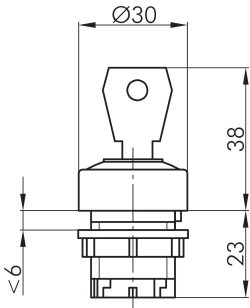

Key actuator, momentary DXRSSACDG23

Description: including two keys other lock types on request

Category: Key switches (momentary/maintained)
 Series: DUX-Basic
 Panel cut-out: $\varnothing 22.3$ mm
 Protection class: II (aislamiento protector)
 Degree of protection: IP65
 Switching function: momentary action
 Illumination: no
 With labelling option: no
 Front bezel: matt chrome
 Ring: grey
 Positive opening: no
 Shape: round

Legend

I= Switching position >=
Spring return O= Key
removable position