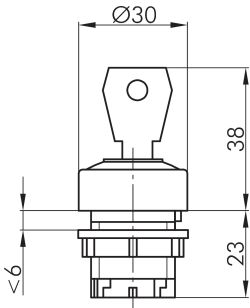

Key actuator, momentary DXRSSACSW12

Description: including two keys other lock types on request

Category: Key switches (momentary/maintained)
 Series: DUX-Basic
 Panel cut-out: Ø 22.3 mm
 Protection class: II (aislamiento protector)
 Degree of protection: IP65
 Switching function: maintained action
 Illumination: no
 With labelling option: no
 Front bezel: matt chrome
 Ring: black
 Positive opening: no
 Shape: round

Legend

I= Switching position >=
Spring return O= Key
removable position