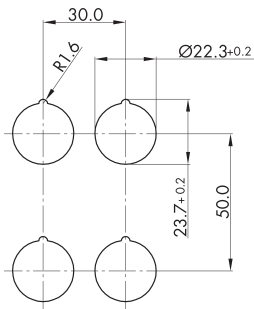

Key actuator, momentary DXRSSACSW12

Description: including two keys other lock types on request

Category: Key switches (momentary/maintained)
 Series: DUX-Basic
 Panel cut-out: Ø 22.3 mm
 Protection class: II (aislamiento protector)
 Degree of protection: IP65
 Switching function: maintained action
 Illumination: no
 With labelling option: no
 Front bezel: matt chrome
 Ring: black
 Positive opening: no
 Shape: round

Legend

I= Switching position >=
Spring return O= Key
removable position