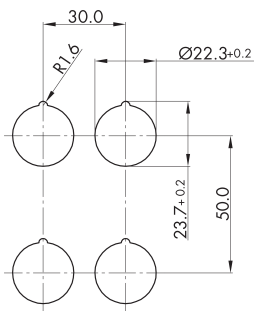

### Key actuator, latching DXRSSACSW13

Description: including two keys other lock types on request

Category: Key switches (momentary/maintained)  
 Series: DUX-Basic  
 Panel cut-out: Ø 22.3 mm  
 Protection class: II (aislamiento protector)  
 Degree of protection: IP65  
 Switching function: maintained action  
 Illumination: no  
 With labelling option: no  
 Front bezel: matt chrome  
 Ring: black  
 Positive opening: no  
 Shape: round

#### Legend

**I= Switching position >=**  
**Spring return O= Key**  
**removable position**