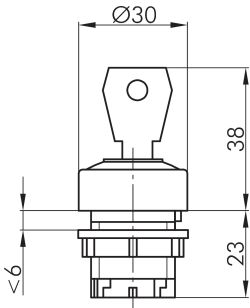

### Key actuator, latching DXRSSACSW13

Description: including two keys other lock types on request

Category: Key switches (momentary/maintained)  
 Series: DUX-Basic  
 Panel cut-out: Ø 22.3 mm  
 Protection class: II (aislamiento protector)  
 Degree of protection: IP65  
 Switching function: maintained action  
 Illumination: no  
 With labelling option: no  
 Front bezel: matt chrome  
 Ring: black  
 Positive opening: no  
 Shape: round

#### Legend

**I= Switching position >=**  
**Spring return O= Key**  
**removable position**