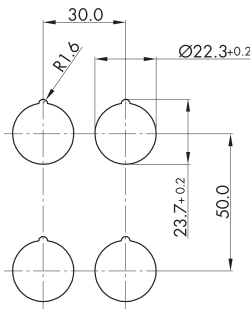

Key actuator maintained/left, momentary/right DXRSSACSW24

Description: including two keys other lock types on request

Category: Key switches (momentary/maintained)
 Series: DUX-Basic
 Panel cut-out: Ø 22.3 mm
 Protection class: II (aislamiento protector)
 Degree of protection: IP65
 Switching function: momentary and maintained action
 Illumination: no
 With labelling option: no
 Front bezel: matt chrome
 Ring: black
 Positive opening: no
 Shape: round

Legend

I= Switching position >=
Spring return O= Key
removable position