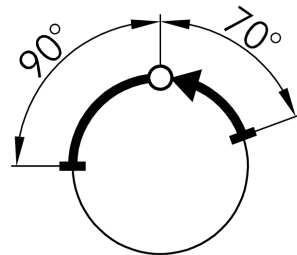

Key actuator maintained/left, momentary/right DXRSSACSW24

Description: including two keys other lock types on request

Category: Key switches (momentary/maintained)
 Series: DUX-Basic
 Panel cut-out: Ø 22.3 mm
 Protection class: II (aislamiento protector)
 Degree of protection: IP65
 Switching function: momentary and maintained action
 Illumination: no
 With labelling option: no
 Front bezel: matt chrome
 Ring: black
 Positive opening: no
 Shape: round

Legend

I= Switching position >=
Spring return O= Key
removable position