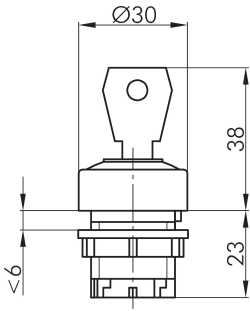

Key actuator maintained/left, momentary/right DXRSSACSW24

Description: including two keys other lock types on request

Category: Key switches (momentary/maintained)
 Series: DUX-Basic
 Panel cut-out: Ø 22.3 mm
 Protection class: II (aislamiento protector)
 Degree of protection: IP65
 Switching function: momentary and maintained action
 Illumination: no
 With labelling option: no
 Front bezel: matt chrome
 Ring: black
 Positive opening: no
 Shape: round

Legend

I= Switching position >=
Spring return O= Key
removable position