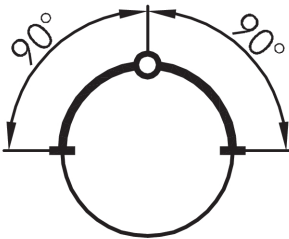

### Key actuator, maintained OKSSA13

Category:	Key switches (momentary/maintained)
Series:	OKTRON®
Panel cut-out:	Ø 16.2 mm
Protection class:	II (aislamiento protector)
Degree of protection:	IP65
Switching function:	maintained action
Illumination:	no
With labelling option:	no
Front bezel:	charcoal
Shape:	square

#### Legend

**I= Switching position >=**  
**Spring return O= Key**  
**removable position**