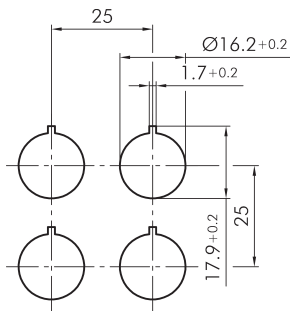

### Key actuator, maintained OKSSA13

Category:	Key switches (momentary/maintained)
Series:	OKTRON®
Panel cut-out:	Ø 16.2 mm
Protection class:	II (aislamiento protector)
Degree of protection:	IP65
Switching function:	maintained action
Illumination:	no
With labelling option:	no
Front bezel:	charcoal
Shape:	square

#### Legend

**I= Switching position >=**  
**Spring return O= Key**  
**removable position**