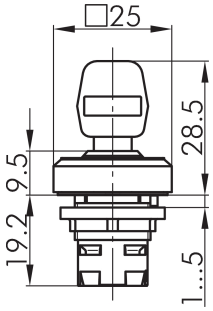

### Key actuator, maintained OKSSA13

Category:	Key switches (momentary/maintained)
Series:	OKTRON®
Panel cut-out:	Ø 16.2 mm
Protection class:	II (aislamiento protector)
Degree of protection:	IP65
Switching function:	maintained action
Illumination:	no
With labelling option:	no
Front bezel:	charcoal
Shape:	square

#### Legend

**I= Switching position >=**  
**Spring return O= Key**  
**removable position**