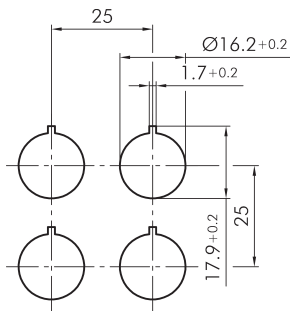

### Key actuator, maintained OKSSA15

Category:	Key switches (momentary/maintained)
Series:	OKTRON®
Panel cut-out:	Ø 16.2 mm
Protection class:	II (aislamiento protector)
Degree of protection:	IP65
Switching function:	maintained action
Illumination:	no
With labelling option:	no
Front bezel:	charcoal
Shape:	square

#### Legend

**I= Switching position >=**  
**Spring return O= Key**  
**removable position**