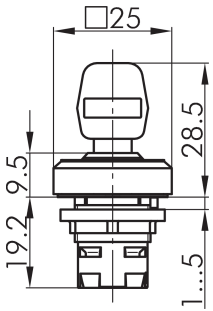

### Key actuator, maintained OKSSA15

Category:	Key switches (momentary/maintained)
Series:	OKTRON®
Panel cut-out:	Ø 16.2 mm
Protection class:	II (aislamiento protector)
Degree of protection:	IP65
Switching function:	maintained action
Illumination:	no
With labelling option:	no
Front bezel:	charcoal
Shape:	square

#### Legend

**I= Switching position >=**  
**Spring return O= Key**  
**removable position**