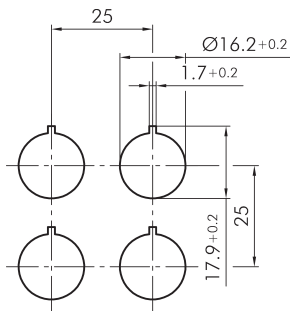

Key actuator, maintained OKSSA16

Category:	Key switches (momentary/maintained)
Series:	OKTRON®
Panel cut-out:	Ø 16.2 mm
Protection class:	II (aislamiento protector)
Degree of protection:	IP65
Switching function:	maintained action
Illumination:	no
With labelling option:	no
Front bezel:	charcoal
Shape:	square

Legend

I= Switching position >=
Spring return O= Key
removable position