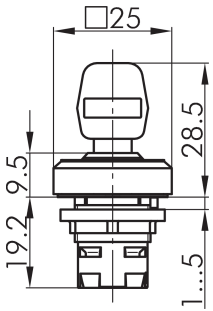

Key actuator, maintained OKSSA16

Category:	Key switches (momentary/maintained)
Series:	OKTRON®
Panel cut-out:	Ø 16.2 mm
Protection class:	II (aislamiento protector)
Degree of protection:	IP65
Switching function:	maintained action
Illumination:	no
With labelling option:	no
Front bezel:	charcoal
Shape:	square

Legend

I= Switching position >=
Spring return O= Key
removable position