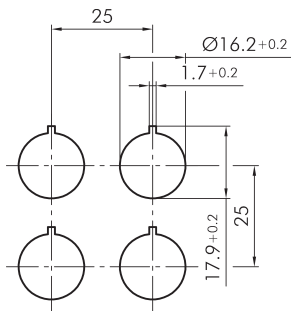

Key actuator, maintained OKSSA17

Category:	Key switches (momentary/maintained)
Series:	OKTRON®
Panel cut-out:	Ø 16.2 mm
Protection class:	II (aislamiento protector)
Degree of protection:	IP65
Switching function:	maintained action
Illumination:	no
With labelling option:	no
Front bezel:	charcoal
Shape:	square

Legend

I= Switching position >=
Spring return O= Key
removable position