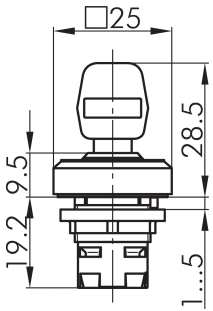

Key actuator, maintained OKSSA17

Category:	Key switches (momentary/maintained)
Series:	OKTRON®
Panel cut-out:	Ø 16.2 mm
Protection class:	II (aislamiento protector)
Degree of protection:	IP65
Switching function:	maintained action
Illumination:	no
With labelling option:	no
Front bezel:	charcoal
Shape:	square

Legend

I= Switching position >=
Spring return O= Key
removable position