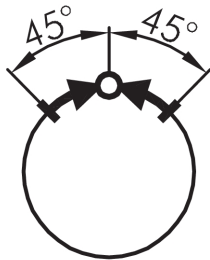

Key actuator, momentary OKSSA23

Category:	Key switches (momentary/maintained)
Series:	OKTRON®
Panel cut-out:	Ø 16.2 mm
Protection class:	II (aislamiento protector)
Degree of protection:	IP65
Switching function:	momentary action
Illumination:	no
With labelling option:	no
Front bezel:	charcoal
Shape:	square

Legend

I= Switching position >=
Spring return O= Key
removable position