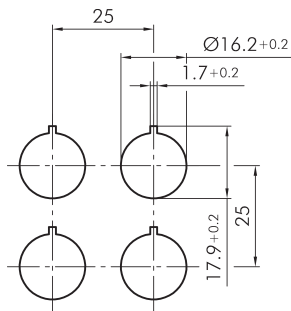

Key actuator, momentary OKSSA23

Category:	Key switches (momentary/maintained)
Series:	OKTRON®
Panel cut-out:	Ø 16.2 mm
Protection class:	II (aislamiento protector)
Degree of protection:	IP65
Switching function:	momentary action
Illumination:	no
With labelling option:	no
Front bezel:	charcoal
Shape:	square

Legend

I= Switching position >=
Spring return O= Key
removable position