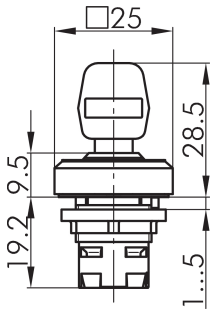

Key actuator, momentary OKSSA23

Category:	Key switches (momentary/maintained)
Series:	OKTRON®
Panel cut-out:	Ø 16.2 mm
Protection class:	II (aislamiento protector)
Degree of protection:	IP65
Switching function:	momentary action
Illumination:	no
With labelling option:	no
Front bezel:	charcoal
Shape:	square

Legend

I= Switching position >=
Spring return O= Key
removable position