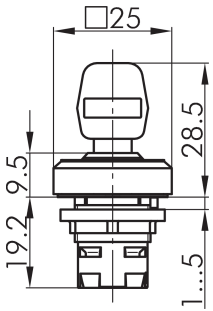

Key actuator, momentary OKSSA28

Category:	Key switches (momentary/maintained)
Series:	OKTRON®
Panel cut-out:	Ø 16.2 mm
Protection class:	II (aislamiento protector)
Degree of protection:	IP65
Switching function:	momentary action
Illumination:	no
With labelling option:	no
Front bezel:	charcoal
Shape:	square

Legend

I= Switching position >=
Spring return O= Key
removable position