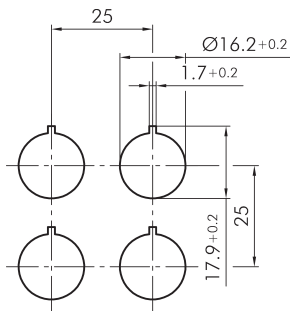

Key actuator, momentary OKSSA28

Category:	Key switches (momentary/maintained)
Series:	OKTRON®
Panel cut-out:	Ø 16.2 mm
Protection class:	II (aislamiento protector)
Degree of protection:	IP65
Switching function:	momentary action
Illumination:	no
With labelling option:	no
Front bezel:	charcoal
Shape:	square

Legend

I= Switching position >=
Spring return O= Key
removable position