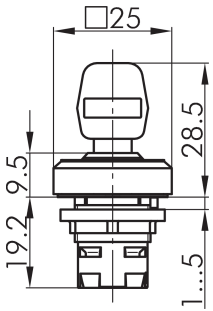

Key actuator, maintained OKSSMA13

Category:	Key switches (momentary/maintained)
Series:	OKTRON®
Panel cut-out:	Ø 16.2 mm
Protection class:	II (aislamiento protector)
Degree of protection:	IP65
Switching function:	maintained action
Illumination:	no
With labelling option:	no
Front bezel:	silver-coloured
Positive opening:	no
Shape:	square

Legend

I= Switching position >=
Spring return O= Key
removable position