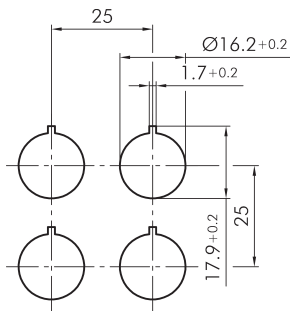

Key actuator, maintained OKSSMA13

Category:	Key switches (momentary/maintained)
Series:	OKTRON®
Panel cut-out:	Ø 16.2 mm
Protection class:	II (aislamiento protector)
Degree of protection:	IP65
Switching function:	maintained action
Illumination:	no
With labelling option:	no
Front bezel:	silver-coloured
Positive opening:	no
Shape:	square

Legend

I= Switching position >=
Spring return O= Key
removable position