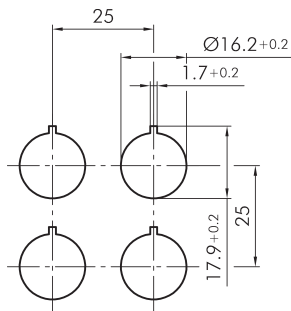

### Key actuator, maintained OKSSMA17

Category:	Key switches (momentary/maintained)
Series:	OKTRON®
Panel cut-out:	Ø 16.2 mm
Protection class:	II (aislamiento protector)
Degree of protection:	IP65
Switching function:	maintained action
Illumination:	no
With labelling option:	no
Front bezel:	silver-coloured
Positive opening:	no
Shape:	square

#### Legend

**I= Switching position >=**  
**Spring return O= Key**  
**removable position**