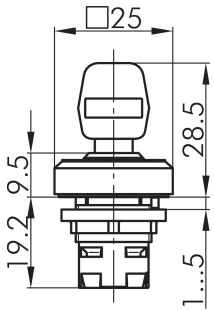

### Key actuator, maintained OKSSMA17

Category:	Key switches (momentary/maintained)
Series:	OKTRON®
Panel cut-out:	Ø 16.2 mm
Protection class:	II (aislamiento protector)
Degree of protection:	IP65
Switching function:	maintained action
Illumination:	no
With labelling option:	no
Front bezel:	silver-coloured
Positive opening:	no
Shape:	square

#### Legend

**I= Switching position >=**  
**Spring return O= Key**  
**removable position**