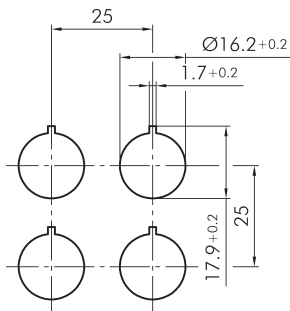

Key actuator, momentary OKSSMA23

Category:	Key switches (momentary/maintained)
Series:	OKTRON®
Panel cut-out:	Ø 16.2 mm
Protection class:	II (aislamiento protector)
Degree of protection:	IP65
Switching function:	momentary action
Illumination:	no
With labelling option:	no
Front bezel:	silver-coloured
Positive opening:	no
Shape:	square

Legend

I= Switching position >=
Spring return O= Key
removable position