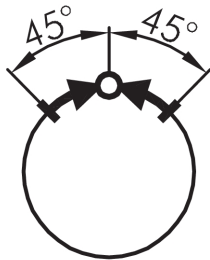

Key actuator, momentary OKSSMA23

Category:	Key switches (momentary/maintained)
Series:	OKTRON®
Panel cut-out:	Ø 16.2 mm
Protection class:	II (aislamiento protector)
Degree of protection:	IP65
Switching function:	momentary action
Illumination:	no
With labelling option:	no
Front bezel:	silver-coloured
Positive opening:	no
Shape:	square

Legend

I= Switching position >=
Spring return O= Key
removable position