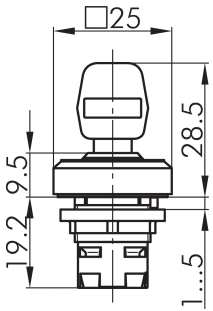

Key actuator, momentary OKSSMA23

Category:	Key switches (momentary/maintained)
Series:	OKTRON®
Panel cut-out:	Ø 16.2 mm
Protection class:	II (aislamiento protector)
Degree of protection:	IP65
Switching function:	momentary action
Illumination:	no
With labelling option:	no
Front bezel:	silver-coloured
Positive opening:	no
Shape:	square

Legend

I= Switching position >=
Spring return O= Key
removable position