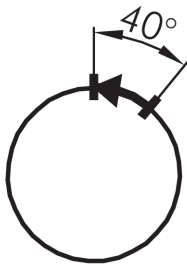

Illuminated selector head, momentary OKSTAL_BL

Category:	Selector switches (momentary/maintained)
Series:	OKTRON®
Panel cut-out:	Ø 16.2 mm
Protection class:	II (aislamiento protector)
Degree of protection:	IP65
Switching function:	momentary action
Illumination:	si
With labelling option:	no
Front bezel	charcoal
Knob colour	blue
Positive opening:	no
Shape:	square

Legend

I= Switching position >=
Spring return