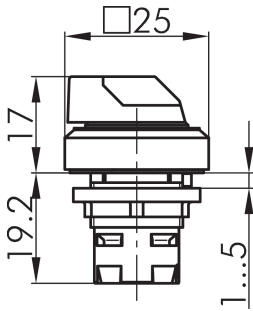

Illuminated selector head, momentary OKSTAL_BL

Category:	Selector switches (momentary/maintained)
Series:	OKTRON®
Panel cut-out:	Ø 16.2 mm
Protection class:	II (aislamiento protector)
Degree of protection:	IP65
Switching function:	momentary action
Illumination:	si
With labelling option:	no
Front bezel	charcoal
Knob colour	blue
Positive opening:	no
Shape:	square

Legend

I= Switching position >=
Spring return