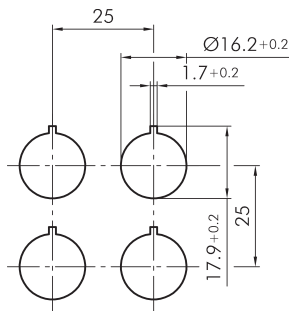

Illuminated selector head, momentary OKSTAL_BL

Category:	Selector switches (momentary/maintained)
Series:	OKTRON®
Panel cut-out:	Ø 16.2 mm
Protection class:	II (aislamiento protector)
Degree of protection:	IP65
Switching function:	momentary action
Illumination:	si
With labelling option:	no
Front bezel	charcoal
Knob colour	blue
Positive opening:	no
Shape:	square

Legend

I= Switching position >=
Spring return