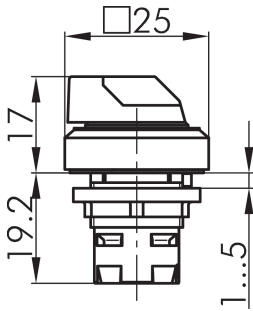

Illuminated selector head, momentary OKSTAL_KL

Category:	Selector switches (momentary/maintained)
Series:	OKTRON®
Panel cut-out:	Ø 16.2 mm
Protection class:	II (aislamiento protector)
Degree of protection:	IP65
Switching function:	momentary action
Illumination:	si
With labelling option:	no
Front bezel	charcoal
Knob colour	clear
Positive opening:	no
Shape:	square

Legend

I= Switching position >=
Spring return