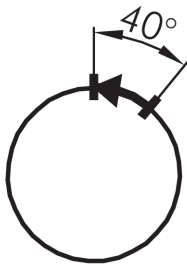

Illuminated selector head, momentary OKSTAL_KL

Category:	Selector switches (momentary/maintained)
Series:	OKTRON®
Panel cut-out:	Ø 16.2 mm
Protection class:	II (aislamiento protector)
Degree of protection:	IP65
Switching function:	momentary action
Illumination:	si
With labelling option:	no
Front bezel	charcoal
Knob colour	clear
Positive opening:	no
Shape:	square

Legend

I= Switching position >=
Spring return