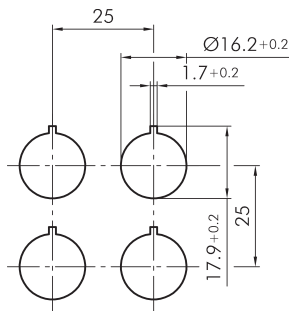

Illuminated selector head, momentary OKSTAL_KL

Category:	Selector switches (momentary/maintained)
Series:	OKTRON®
Panel cut-out:	Ø 16.2 mm
Protection class:	II (aislamiento protector)
Degree of protection:	IP65
Switching function:	momentary action
Illumination:	si
With labelling option:	no
Front bezel	charcoal
Knob colour	clear
Positive opening:	no
Shape:	square

Legend

I= Switching position >=
Spring return