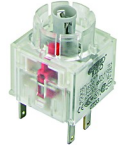

Illuminated emergency-stop head OKVLB

Description: with marking option, twist to reset. Order nameplate together with pushbutton since later assembly not possible.

Category:	Setas de emergencia
Series:	OKTRON®
Panel cut-out:	Ø 16.2 mm
Protection class:	II (aislamiento protector)
Degree of protection:	IP65
Travel:	3 mm
Illumination:	si
With labelling option:	si
Front bezel	red/charcoal
mushroom head	red
Permissive contact:	no
Positive opening:	no
Shape:	square
Foolproof:	no
Anti-lock collar:	no
Switching position indicator:	no
Release:	twist right or left

BZLOO5K

BZLOO5_AU

BZLOOK

BZLOOK_AU

BZLOO_AU

BZLO_AU