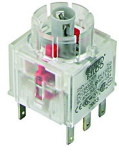

Illuminated emergency-stop head OKVLB

Description: with marking option, twist to reset. Order nameplate together with pushbutton since later assembly not possible.

Category:	Setas de emergencia
Series:	OKTRON®
Panel cut-out:	Ø 16.2 mm
Protection class:	II (aislamiento protector)
Degree of protection:	IP65
Travel:	3 mm
Illumination:	si
With labelling option:	si
Front bezel	red/charcoal
mushroom head	red
Permissive contact:	no
Positive opening:	no
Shape:	square
Foolproof:	no
Anti-lock collar:	no
Switching position indicator:	no
Release:	twist right or left

BZLOO5K

BZLOO5_AU

BZLOOK

BZLOOK_AU

BZLOO_AU

BZLO_AU